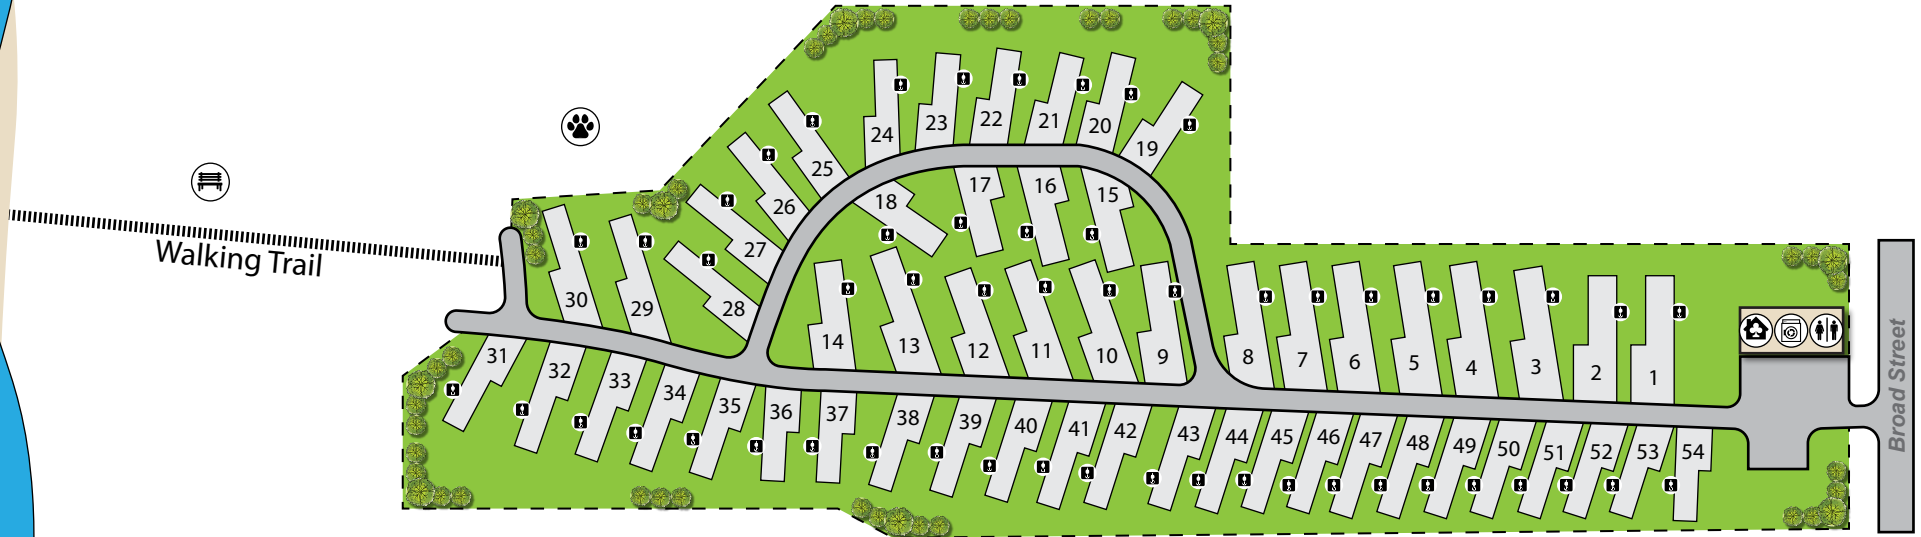

Bayouche Coulee

Your Site  
# \_\_\_\_\_

OFFICE	LAUNDRY	RESTROOM
PICNIC AREA	DOG PARK	30/50 hook-ups

Code: \_\_\_\_\_

WiFi Code: \_\_\_\_\_